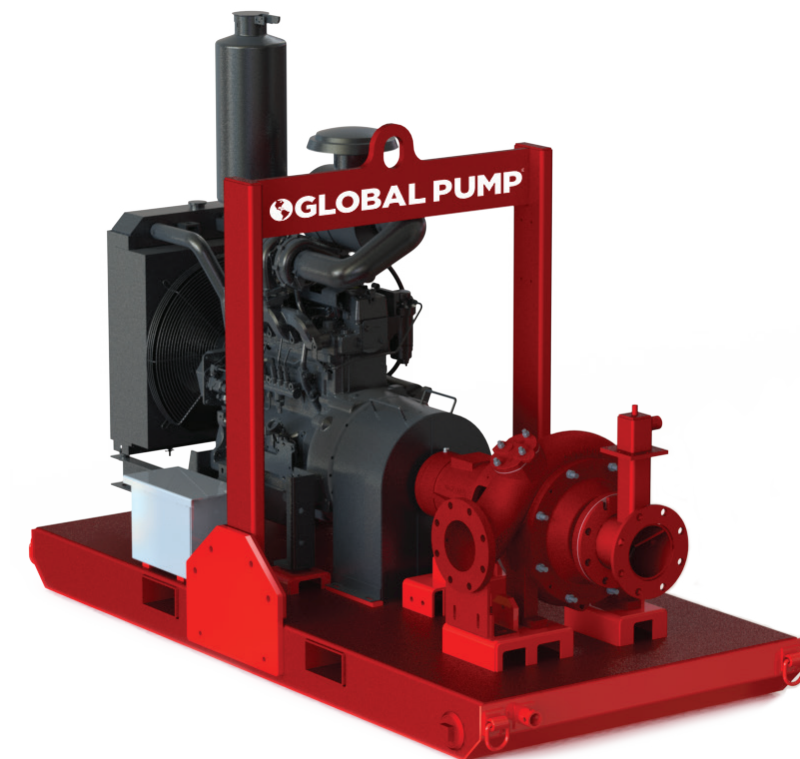

326010000000	8" FQD X 3" MNPT X 8" MQD TEE
326012000000	12" FQD X 4" MNPT X 12" MQD TEE

WYES

325319000000	4" FQD WYE
325311000000	6" FQD WYE
325312000000	8" FQD WYE
325314000000	12" FQD WYE

325317000000	8" MQD WYE - MQD X MQD X FQD

HDPE FITTINGS

326050000000	4" MQD X HDPE BARB
326051000000	6" MQD X HDPE BARB
326052000000	8" MQD X HDPE BARB
326053000000	12" MQD X HDPE BARB

326054000000	4" FQD X HDPE BARB
326055000000	6" FQD X HDPE BARB
326056000000	8" FQD X HDPE BARB
326057000000	12" FQD X HDPE BARB

END PLUGS

325330000000	4" MQD PLUG
325332000000	6" MQD PLUG
325333000000	8" MQD PLUG
325335000000	12" MQD PLUG

END CAPS

325342000000	4" FQD END CAP
325344000000	6" FQD END CAP
325345000000	8" FQD END CAP
325347000000	12" FQD END CAP

QD PIPE

325843000000	4" X 6' QD STEEL PIPE
325844000000	4" X 10' QD STEEL PIPE
325845000000	4" X 20' QD STEEL PIPE

QD PIPE (CONT.)

ITEM CODE	DESCRIPTION
325851000000	6" X 6' QD STEEL PIPE
325852000000	6" X 10' QD STEEL PIPE
325853000000	6" X 20' QD STEEL PIPE

325859000000	8" X 6' QD STEEL PIPE
325860000000	8" X 10' QD STEEL PIPE
325861000000	8" X 20' QD STEEL PIPE

325873000000	12" X 10' QD STEEL PIPE

STRAINER BASKETS

325909000000	4" MQD STRAINER BASKET
325910000000	6" MQD STRAINER BASKET
325911000000	8" MQD STRAINER BASKET
325917000000	12" MQD STRAINER BASKET

GLOBAL PUMP

GLOBAL PUMP

10162 East Coldwater Road, Davison, MI 48423

Tel: 810.653.4828 Fax: 810.658.0632

1.866.360.PUMP

www.globalpump.com

© 2018 Global Pump

Specifications and illustrations are subject to revision without notice. Global Pump is not liable for any consequential, incidental or indirect damages relating to these specifications.